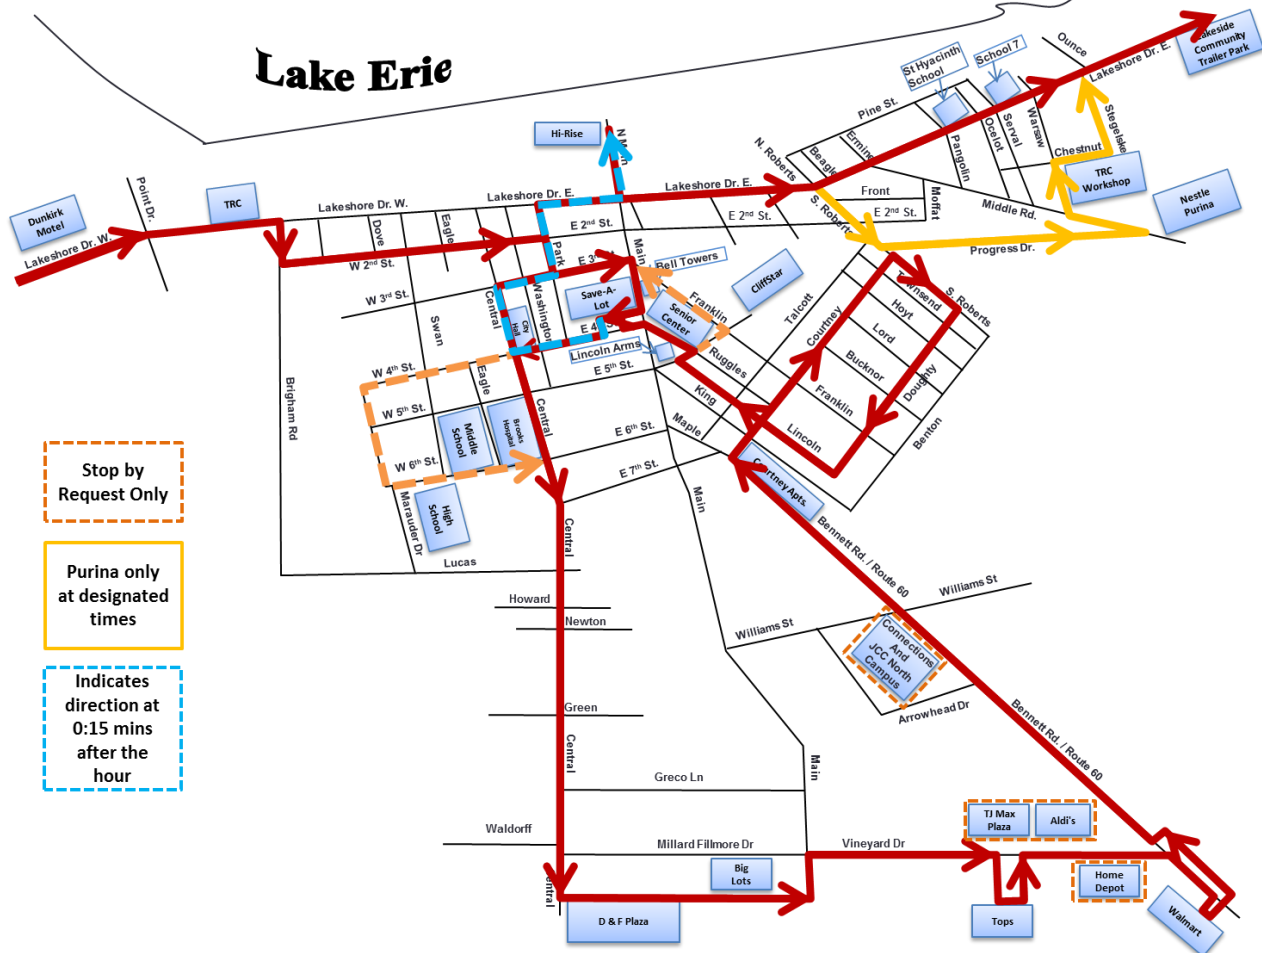

# Dunkirk City Route Red Route

Scheduled Stops	Route									
	30	31	30	31	30	31	30	31	30	31
Absolute of Dunkirk	7:30	8:30	9:30	10:30	11:30	12:30	1:30	2:30	3:30	4:30
W 2nd St & Swan St	7:33	8:33	9:33	10:33	11:33	12:33	1:33	2:33	3:33	4:33
Save-A-Lot	7:40	8:40	9:40	10:40	11:40	12:40	1:40	2:40	3:40	4:40
Junction (City Hall)	7:41	8:41	9:41	10:41	11:41	12:41	1:41	2:41	3:41	4:41
Central Ave and W 6th St	7:45	8:45	9:45	10:45	11:45	12:45	1:45	2:45	3:45	4:45
Tops Plaza	7:50	8:50	9:50	10:50	11:50	12:50	1:50	2:50	3:50	4:50
TJ Maxx/Aldi's	By Request Only									
Home Depot/Bob Evans	By Request Only									
Walmart	8:00	9:00	10:00	11:00	12:00	1:00	2:00	3:00	4:00	5:00
Courtney Apartments	8:03	9:03	10:03	11:03	12:03	1:03	2:03	3:03	4:03	5:03
Doughty St and Lincoln Ave	8:08	9:08	10:08	11:08	12:08	1:08	2:08	3:08	4:08	5:08
Dunkirk Senior Center	By Request Only									
Save-A-Lot (E 4th St)	8:15	9:15	10:15	11:15	12:15	1:15	2:15	3:15	4:15	5:15
Junction (City Hall)	8:17	9:17	10:17	11:17	12:17	1:17	2:17	3:17	4:17	5:17
Steger Apartments	8:19	9:19	10:19	11:19	12:19	1:19	2:19	3:19	4:19	5:19
E 2nd St & S Roberts Rd	8:22	9:22	10:22	11:22	12:22	1:22	2:22	3:22	4:22	5:22
Nestle Purina	8:23							3:23	4:23	
Lakeside Community	8:25	9:25	10:25	11:25	12:25	1:25	2:25	3:25	4:25	5:25