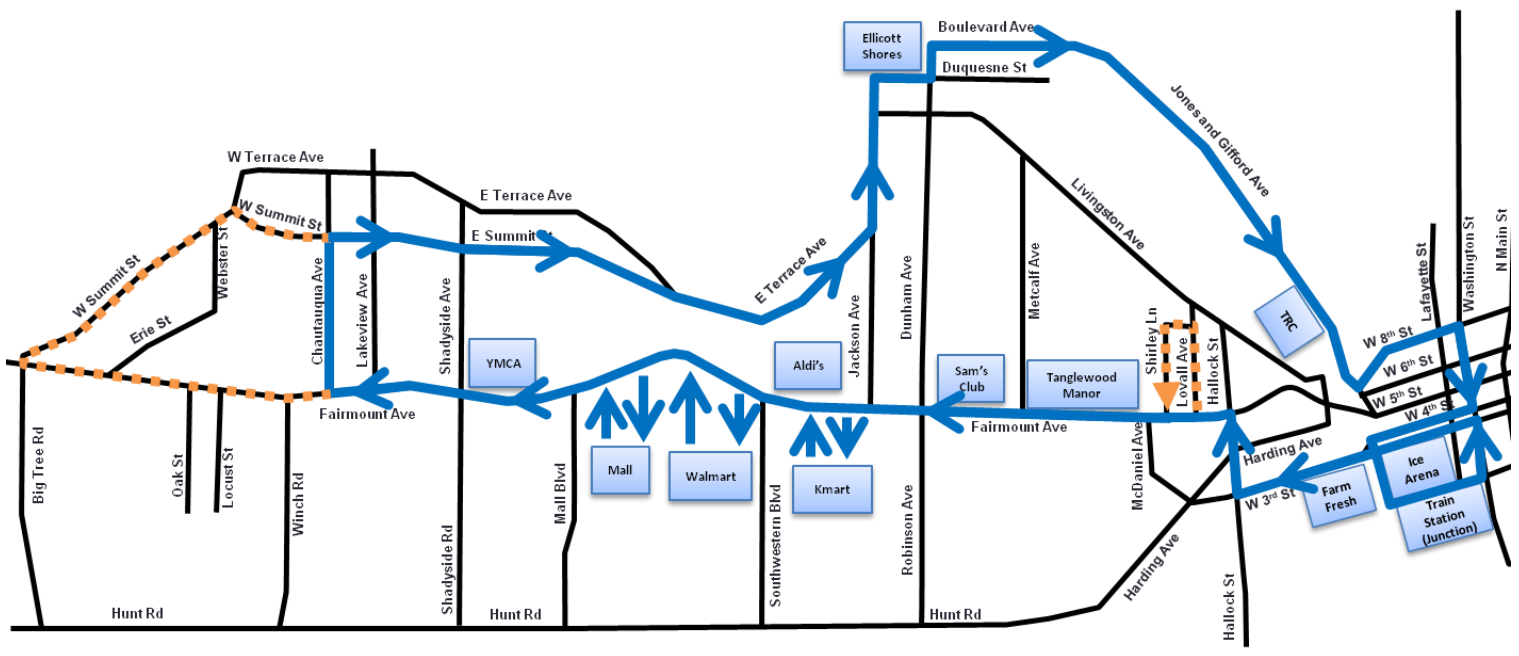

# Jamestown City Route Lakewood Via Fairmount Ave (Blue)

Stop by  
Request Only

Scheduled Stops	Route						
	22	22	22	22	22	22	22
Junction (Train Station)	6:45	8:15	9:45	11:15	12:45	2:15	3:45
Hallock St and W 3rd St	6:53	8:23	9:53	11:23	12:53	2:23	3:53
Shirley Lane	By Request Only						
Fairmount Ave and McDaniel Ave	6:55	8:25	9:25	11:25	12:55	2:25	3:55
Kmart	6:58	8:28	9:58	11:28	12:58	2:28	3:58
Walmart	7:03	8:33	10:03	11:33	1:03	2:33	4:03
Chautauqua Mall	7:06	8:36	10:06	11:36	1:06	2:36	4:06
Fairmount Ave and Lowe St	By Request Only						
Summit Ave and Chautauqua Ave	7:11	8:41	10:11	11:41	1:11	2:41	4:11
Ellicott Shores	7:17	8:47	10:17	11:47	1:17	2:47	4:17
TRC (Jones and Gifford Ave)	7:21	8:51	10:21	11:51	1:21	2:51	4:21
W 8th St and Jones and Gifford Ave	7:22	8:52	10:22	11:52	1:22	2:52	4:22
Junction (Train Station)	7:30	9:00	10:30	12:00	1:30	3:00	4:30