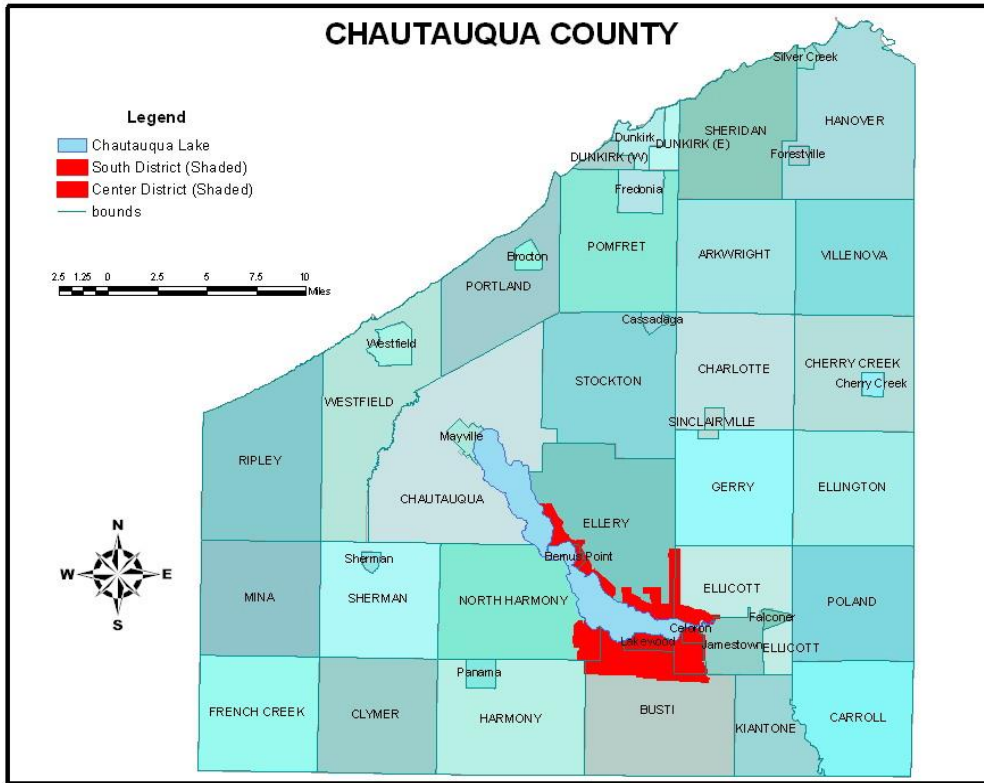

**WHERE IS THE SOUTH & CENTER CHAUTAUQUA LAKE SEWER DISTRICTS ?**

THE SOUTH AND CENTER CHAUTAUQUALAKE SEWER DISTRICTS  
ARE LOCATED IN THE SOUTHWESTERN CORNER OF NEW YORK STATE,  
IN CHAUTAUQUA COUNTY, AROUND CHAUTAUQUALAKE.

Property of SCCI SD 2008

Property of SCCLSD 2006

Maps made using ArcView 9.1